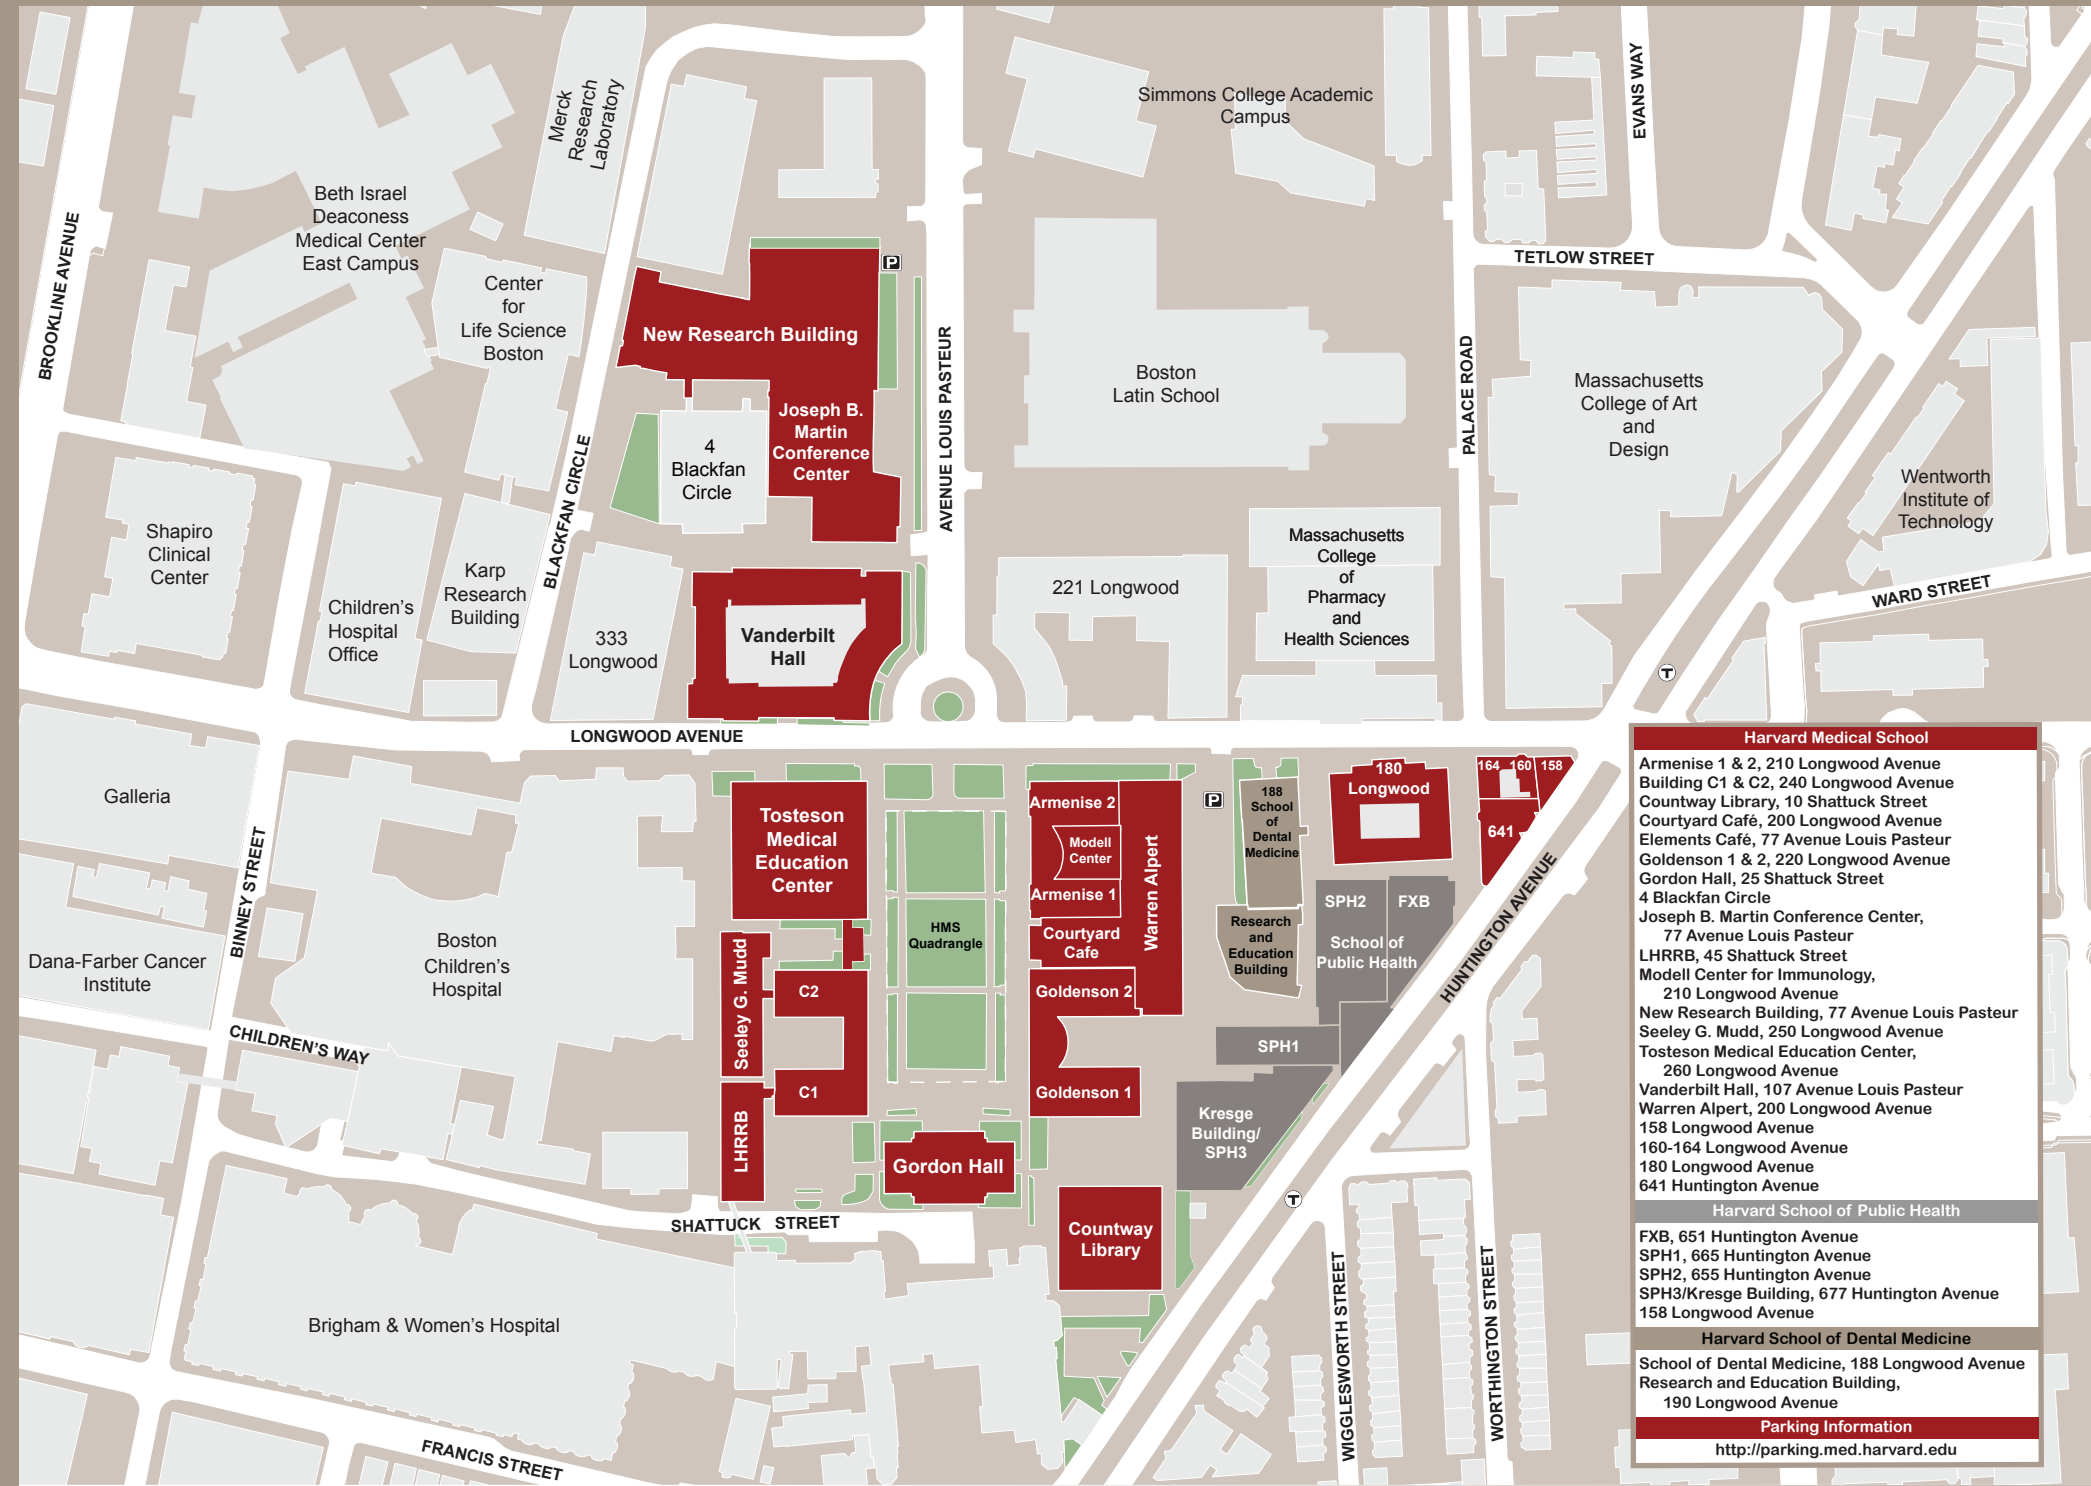

Harvard Longwood Campus

Harvard Medical School

Armenise 1 & 2, 210 Longwood Avenue
 Building C1 & C2, 240 Longwood Avenue
 Countway Library, 10 Shattuck Street
 Courtyard Café, 200 Longwood Avenue
 Elements Café, 77 Avenue Louis Pasteur
 Goldenson 1 & 2, 220 Longwood Avenue
 Gordon Hall, 25 Shattuck Street
 4 Blackfan Circle
 Joseph B. Martin Conference Center,
 77 Avenue Louis Pasteur
 LHRRB, 45 Shattuck Street
 Modell Center for Immunology,
 210 Longwood Avenue
 New Research Building, 77 Avenue Louis Pasteur
 Seeley G. Mudd, 250 Longwood Avenue
 Tosteson Medical Education Center,
 260 Longwood Avenue
 Vanderbilt Hall, 107 Avenue Louis Pasteur
 Warren Alpert, 200 Longwood Avenue
 158 Longwood Avenue
 160-164 Longwood Avenue
 180 Longwood Avenue
 641 Huntington Avenue

Harvard School of Public Health

FXB, 651 Huntington Avenue
 SPH1, 665 Huntington Avenue
 SPH2, 655 Huntington Avenue
 SPH3/Kresge Building, 677 Huntington Avenue
 158 Longwood Avenue

Harvard School of Dental Medicine

School of Dental Medicine, 188 Longwood Avenue
 Research and Education Building,
 190 Longwood Avenue

Parking Information
<http://parking.med.harvard.edu>